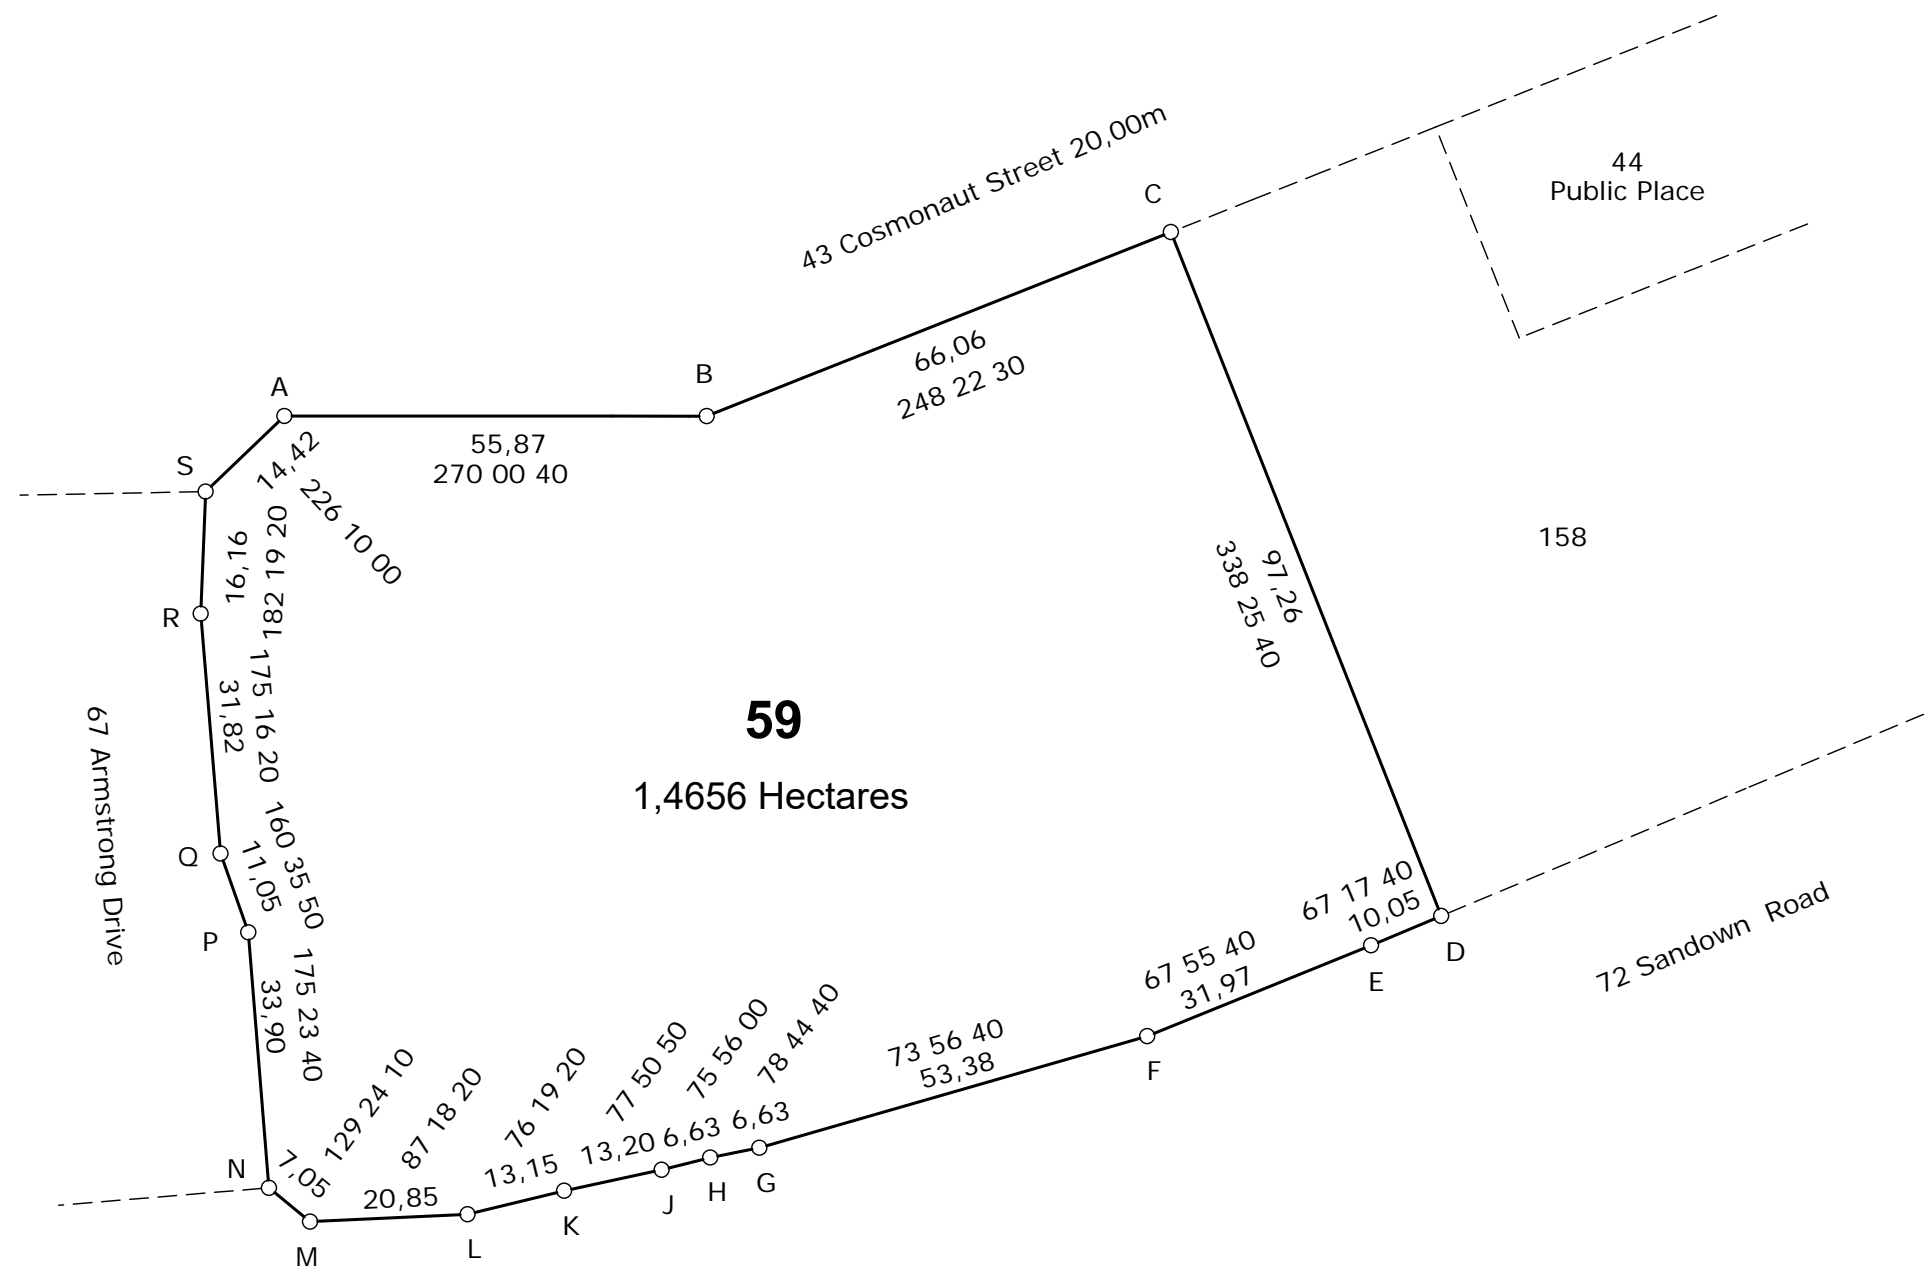

SALES PLAN

ERF 59 RIVERGATE

Situate in the City of Cape Town
Administrative District of the Cape
Province of Western Cape

Notes

- The figure A B C D E F G H J K L M N P Q R S represents Erf 59 Rivergate being 1,4656 Hectares

date	8th May 2018
scale	1 / 1000
drawing ref.	L10864
drawing no.	59 sales plan (jsf)

	david hellig+abrahamse professional land surveyors 2nd Floor Wale Street Chambers 38 Wale Street, Cape Town Tel : (021) 426 2613 info@dhale.co.za www.dhale.co.za
--	---